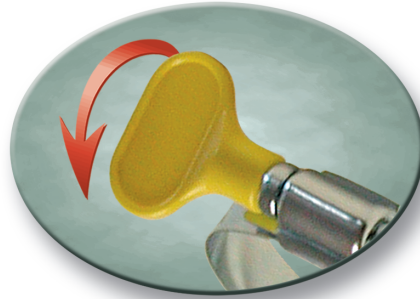

# Turn-Key Clamps

**R.V. Sewer Hose Clamp**

**SAE Size No. 48**

**Fits up to 3-1/2" O.D.**

**Part No. 9048Y-52**

**50 Clamps**